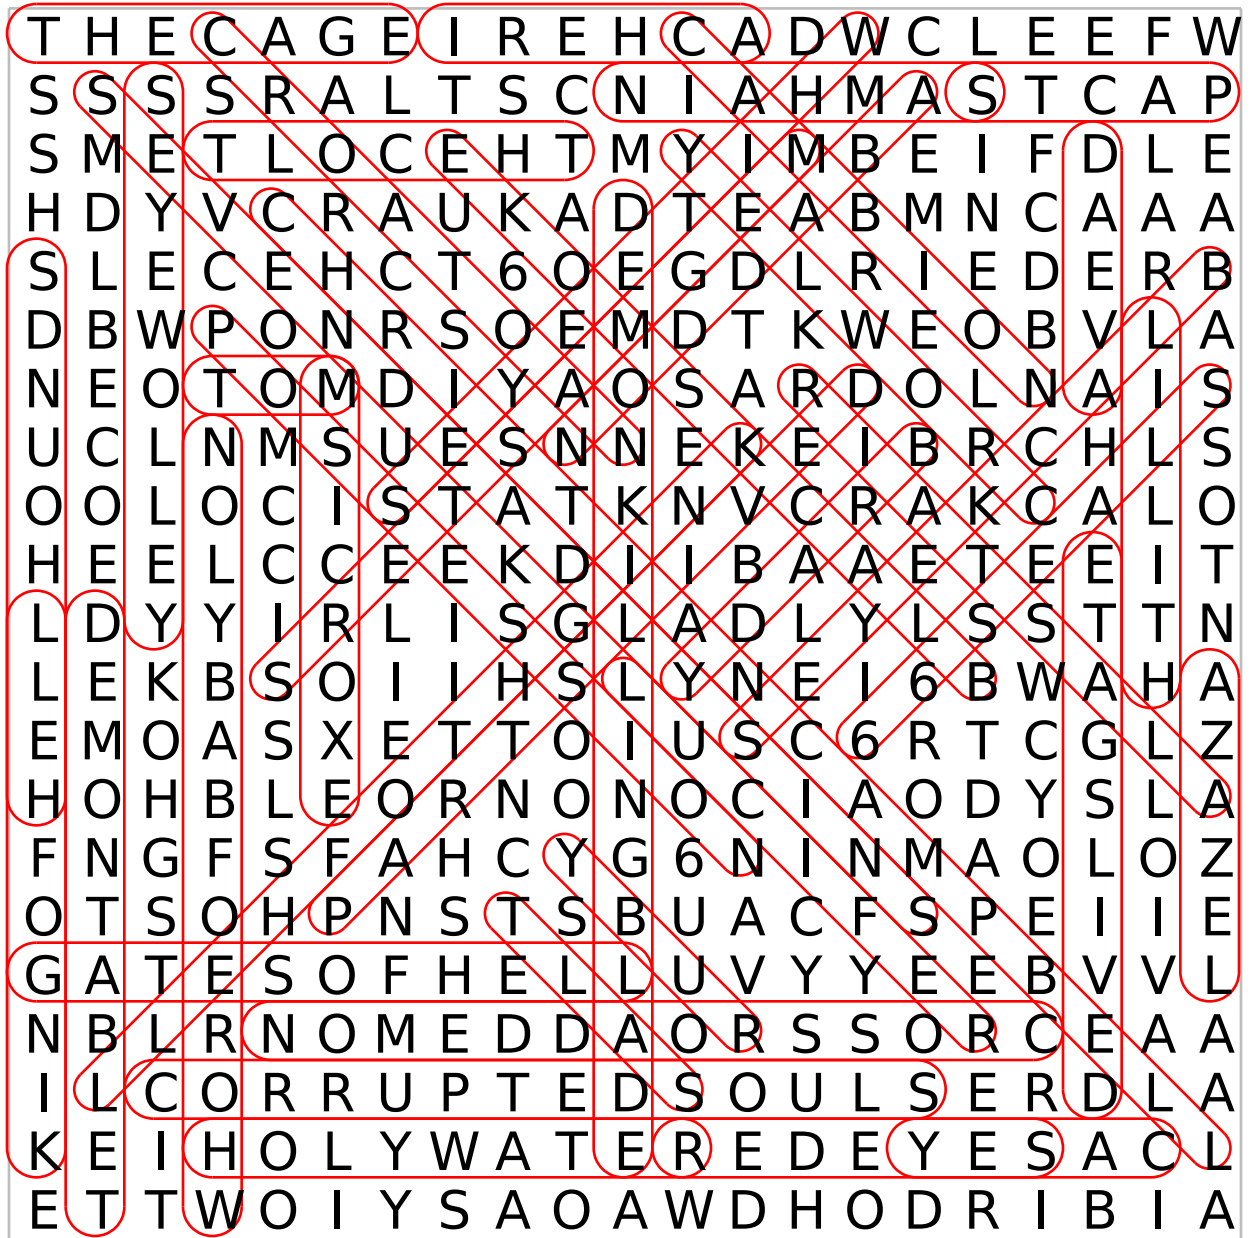

Supernatural's Demons Tigershire

66 Seals
Azazel
Cambion
Croatoan
Demon Killing Blade
Exorcism
King of Hell
Meg Masters
Ruby
The Cage
Whore of Babylon

Abaddon
Black Eyes
Casey
Crossroad Demon
Demon Tablet
Gates of Hell
Knight of Hell
Pacts
Salt
The Colt
Yellow Eyes

Acheri
Black Smoke
Christian Campbell
Crowley
Devils Gate
Hellhounds
Lillith
Possession
Samhain
Tom

Alastair
Brady
Corrupted Souls
Daeva
Devils Trap
Holy Water
Lucifer
Red Eyes
Seven Deadly Sins
White Eyes